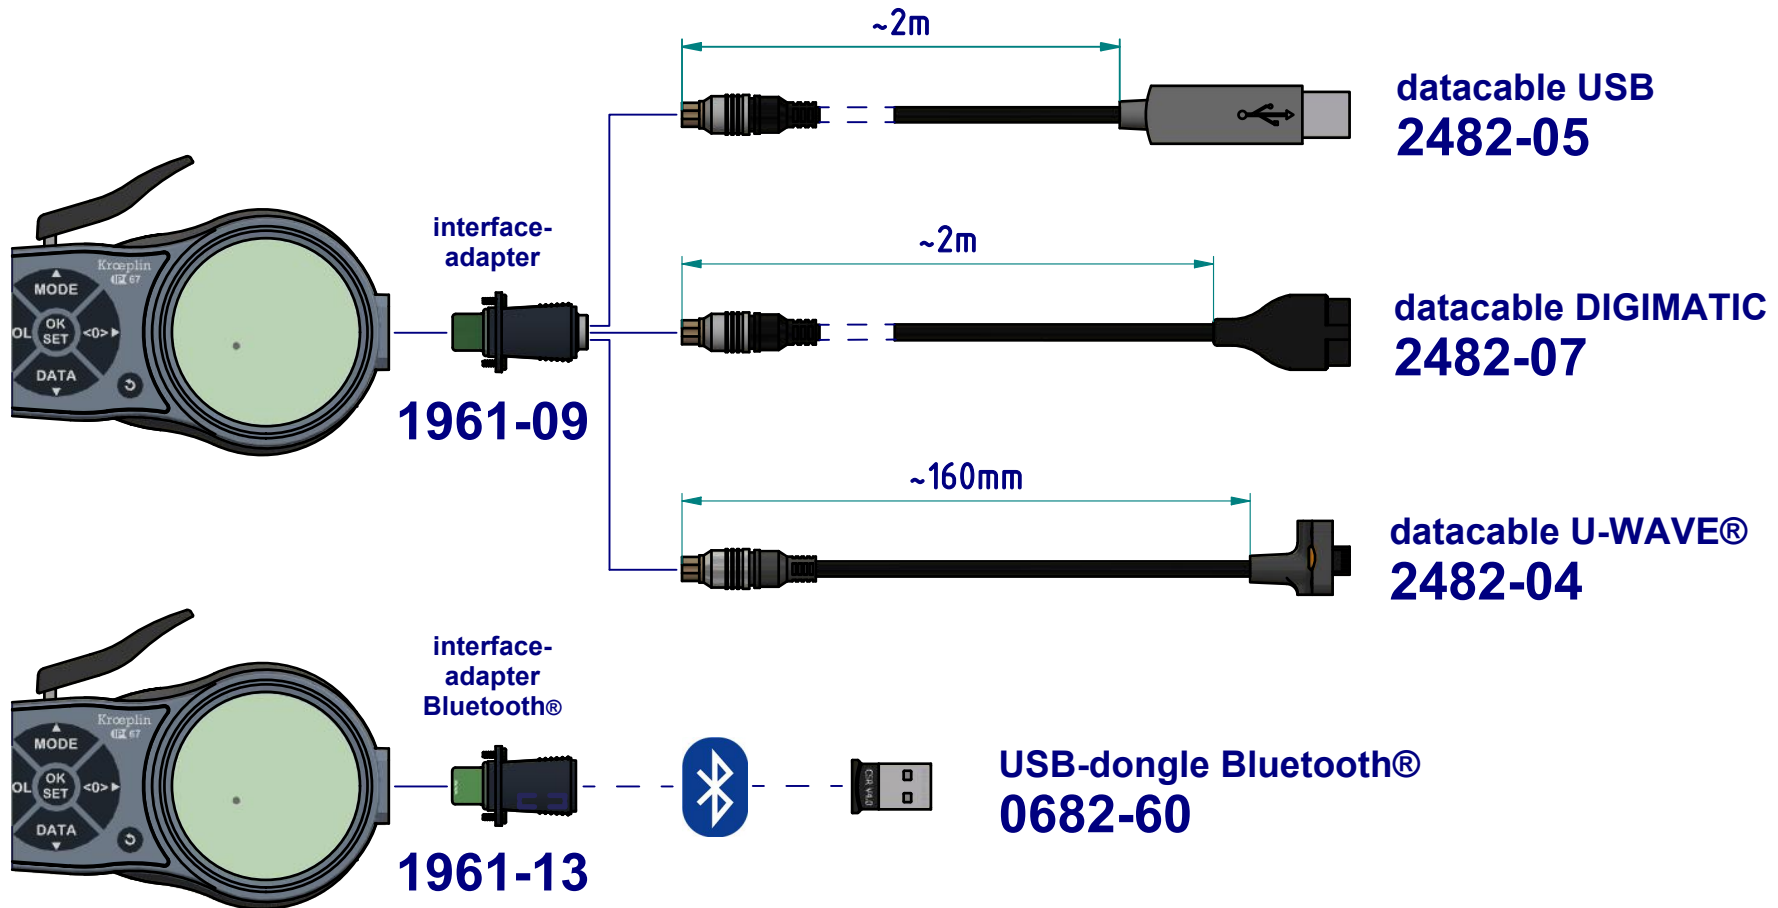

type: K
range: 0 - 10 mm
range of indication: 0 - 10,5 mm
digital step: 0,005 mm
scale interval: -
measuring force: 0,8 - 1,2 N
weight: 255 g

acceptable deviations
VDI/VDE/DGQ 2618 Bl. 12.1/13.1)
max. permissible
errors "G": 0,015 mm
repeatability "r": 0,005 mm
reference temperature: 20° C
operation temperature: 10° C - 30° C
storage temperature: -10° C - 50° C

scale: 1:1
drawing-nr.: DAB-K1R10-K-e
date of issue: 20.01.2020
name: B. Schmidt
revision status: 002
revision date: 23.09.2020

interface as accessories available:

subject to technical alterations

drawing-nr.:	DAB-K1R10-K-e
date of issue:	20.01.2020
name:	B. Schmidt
revision status:	002
revision date:	23.09.2020