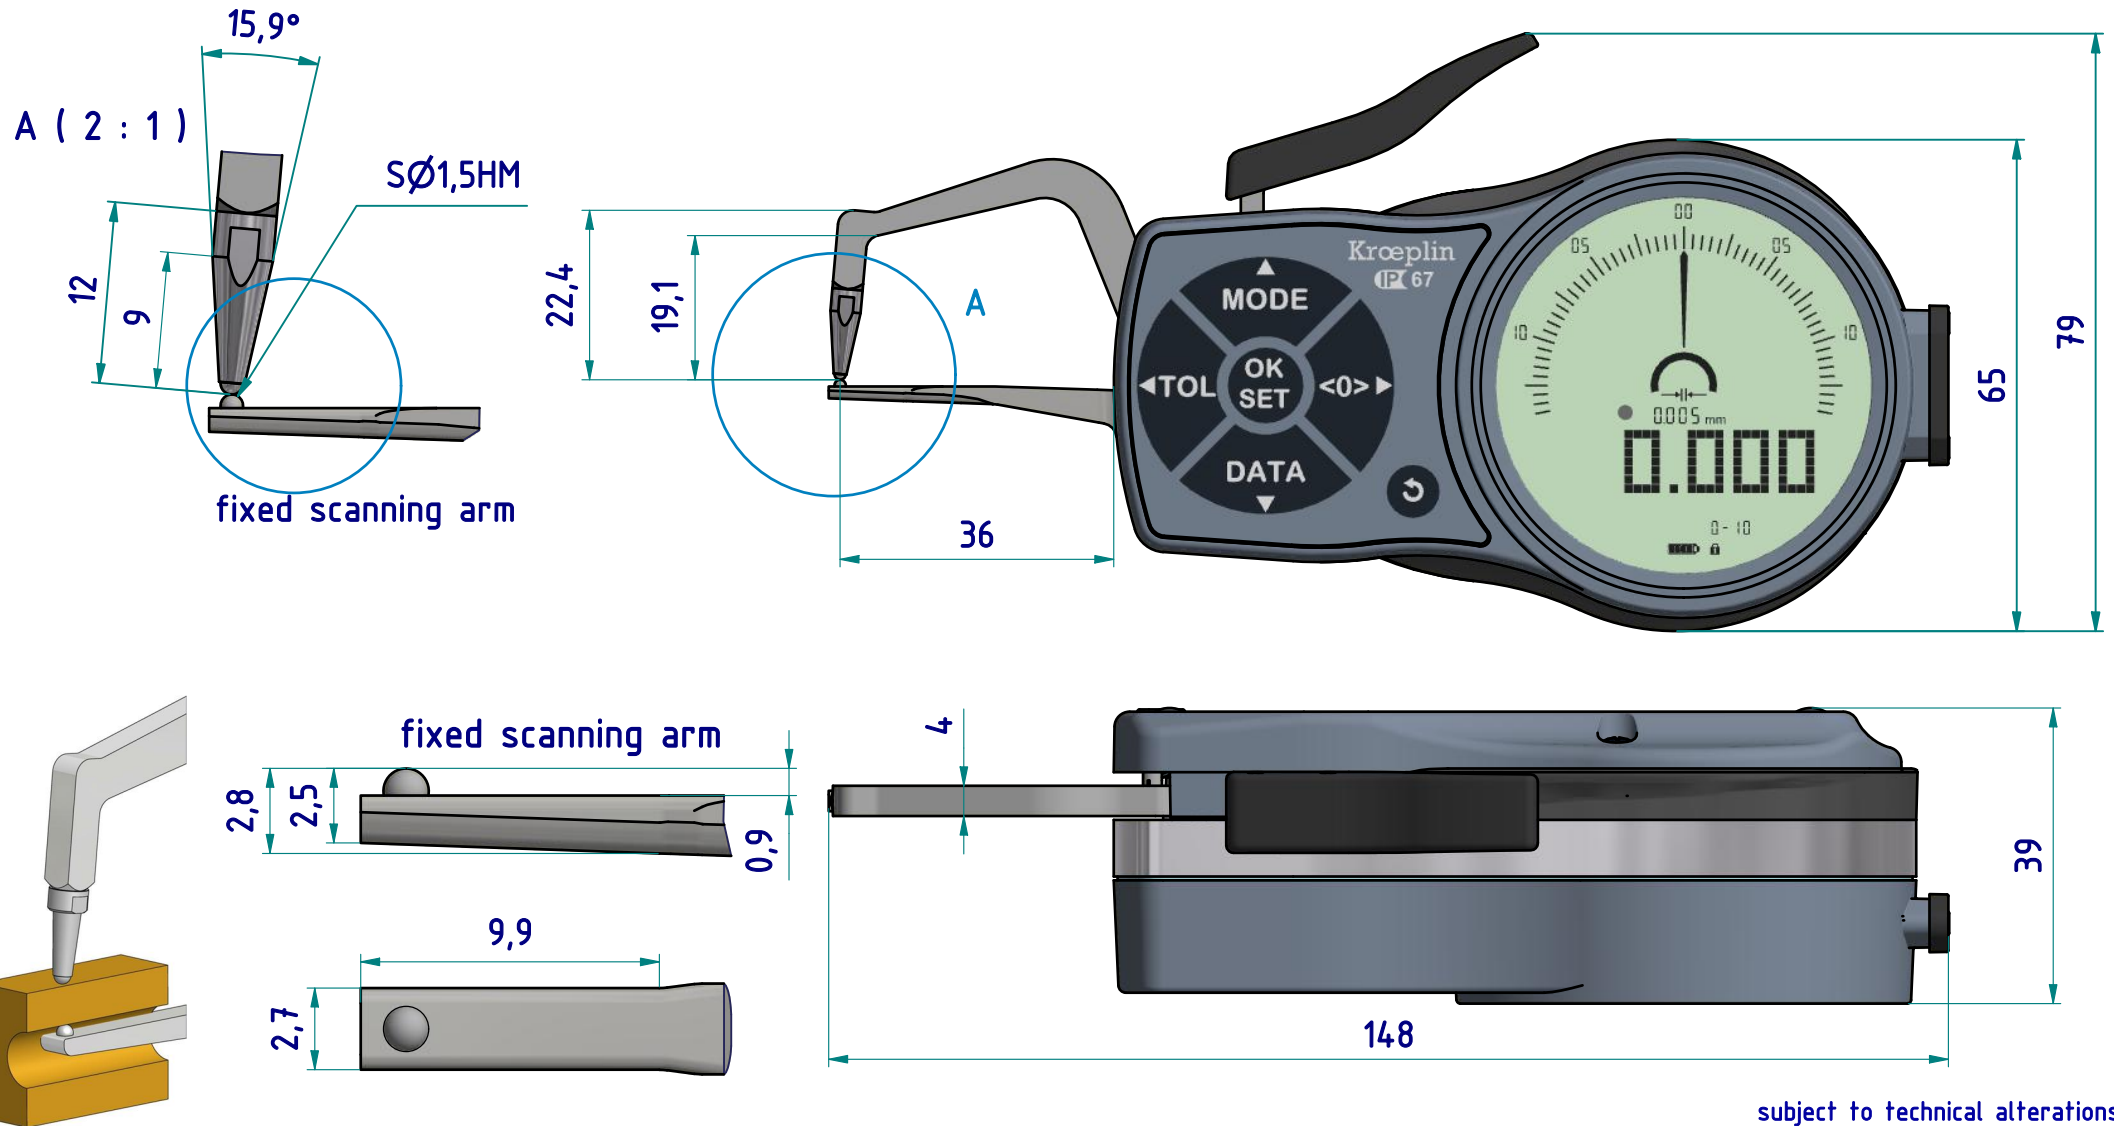

data sheet: K1R10

Kroepelin GmbH
Gartenstraße 50
D-36381 Schlüchtern

Tel.: 06661 86 0
Fax: 06661 86 39
Mail: sales@kroepelin.com
Web: www.kroepelin.com

Kroepelin
Längenmesstechnik

subject to technical alterations

type: K
range: 0 - 10 mm
range of indication: 0 - 10,5 mm
digital step: 0,005 mm
scale interval: -
measuring force: 0,8 - 1,2 N
weight: 255 g

acceptable deviations
VDI/VDE/DGQ 2618 Bl. 12.1/13.1)
max. permissible
errors "G": 0,015 mm
repeatability "r": 0,005 mm
reference temperature: 20° C
operation temperature: 10° C - 30° C
storage temperature: -10° C - 50° C

scale: 1:1
drawing-nr.: DAB-K1R10-K-e
date of issue: 20.01.2020
name: B. Schmidt
revision status: 002
revision date: 23.09.2020